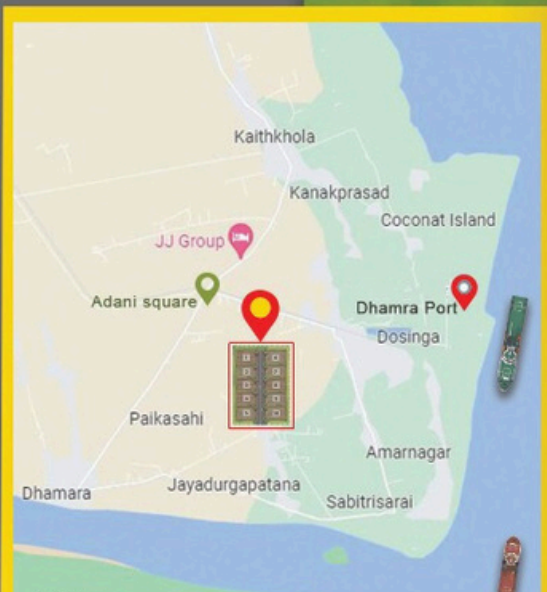

Mega Residential Premium Plotting Project

Well developed locality with lots of new construction coming up nearby

Price : 450/-
PER SQFT

➔ BOOK NOW

Residential plot

9777086440

9777085440

Limited plots available

100% litigation free & ready to construct

Immediate registration and possession

Garden with road side plantation

Electrification to all the plots

30 feet inner road layout

1.2km from NH

A perfect Location for your dream house

Adjacent to the Town planer propped 100 feet capital region ring road project