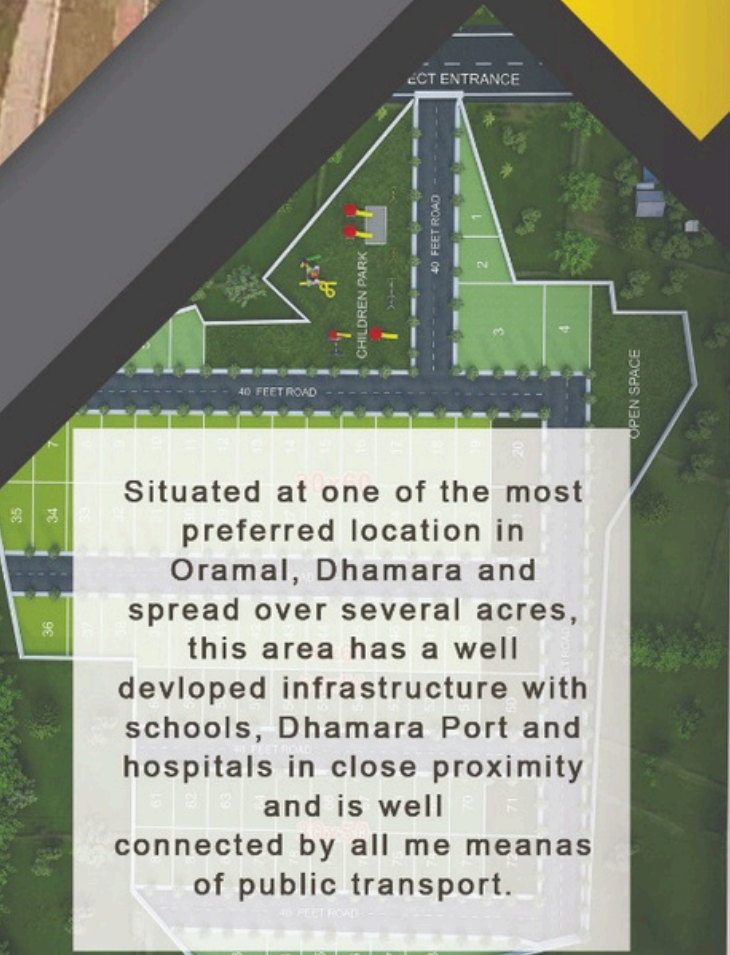

PROPERTY TYPE

100% litigation free

A

Perfect location
for your
Dream House

Mega Residential
Premium plotting project

Situated at one of the most preferred location in Oramal, Dhamara and spread over several acres, this area has a well developed infrastructure with schools, Dhamara Port and hospitals in close proximity and is well connected by all me means of public transport.

Garden with road side plantation

Electrification to all the plots

30 feet inner road layout

1.2km from NH

A perfect Location for your dream house

Adjacent to the Town planer propped 100 feet capital region ring road project